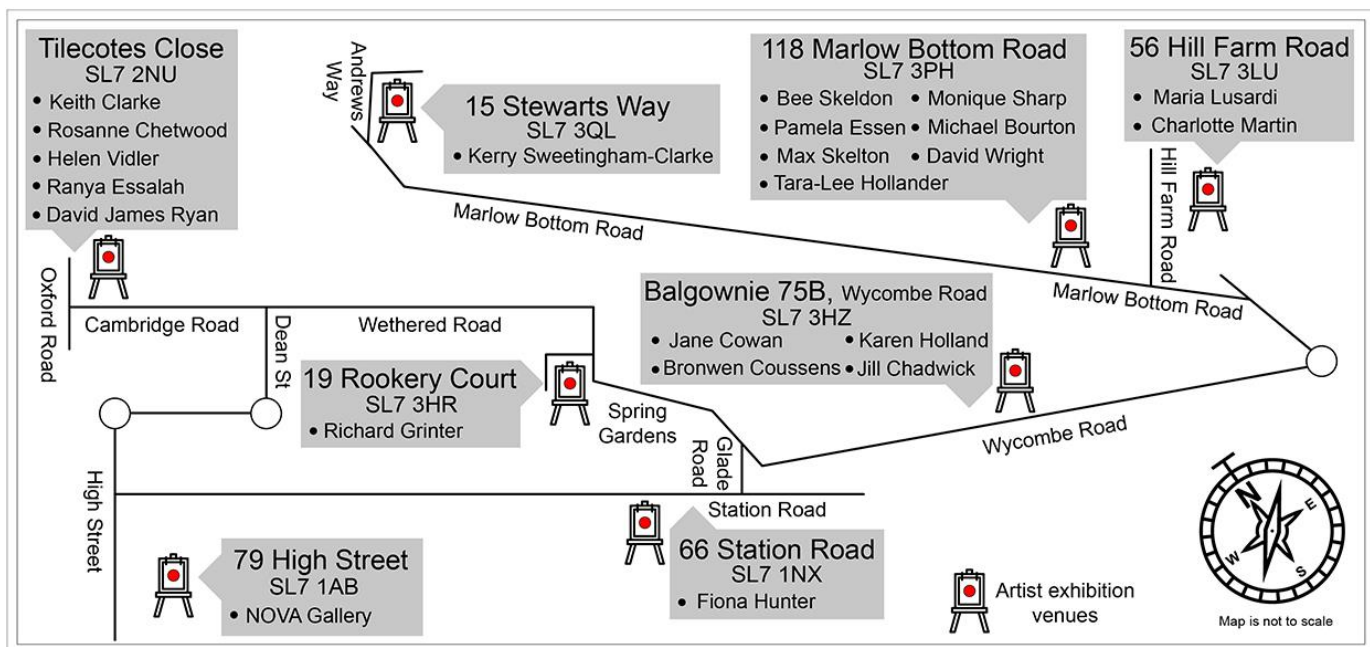

Each artist has an open studio or an outdoor area displaying work. You can meet the artists, view the work, and buy original pieces, prints, cards, and Limited Editions. Visit the stops on the trail in any order. Please be Covid aware, wear a mask, hand sanitiser will be available.

HANDS FACE SPACE FRESH AIR

Tear here - - - - -

Competition to WIN ARTWORKS

Including Limited Edition framed print of MARLOW by Keith Clarke, a mounted print by Bee Skelton, MARLOW mug by David Wright and other interesting art pieces. Simply visit 15 of the 21 artists on the trail and have the artist sign in the box on the back page. Fill in your details and post or drop the form off to:

KCsketchbook 3 Tilecotes Close, Marlow, Buckinghamshire SL7 2NU

The draw will take place on 30 MAY 2021 and the winners will be notified by text or phone. No data given will be stored or used.

Venues and Artists

56 Hill Farm Road SL7 3LU Maria Lusardi, Watercolour. **Charlotte Martin** Contemporary Oils.

Collect 15 plus Artists signatures. When you have collected **15** or more artist signatures add your name and contact phone number here and drop off or post your entry to **KCsketchbook 3 Tilecotes Close, Marlow, Buckinghamshire SL7 2NU.**